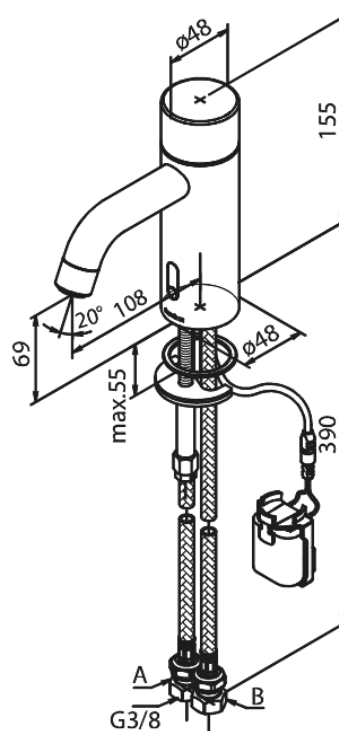

Product features

FM Mattsson Denmark ApS
Hvidkærvej 48, 5250 Odense SV, DK-56416218

+45 88 33 00 34 damixa-international@fmmattsongroup.com

Mere information på damixa.com

damixa